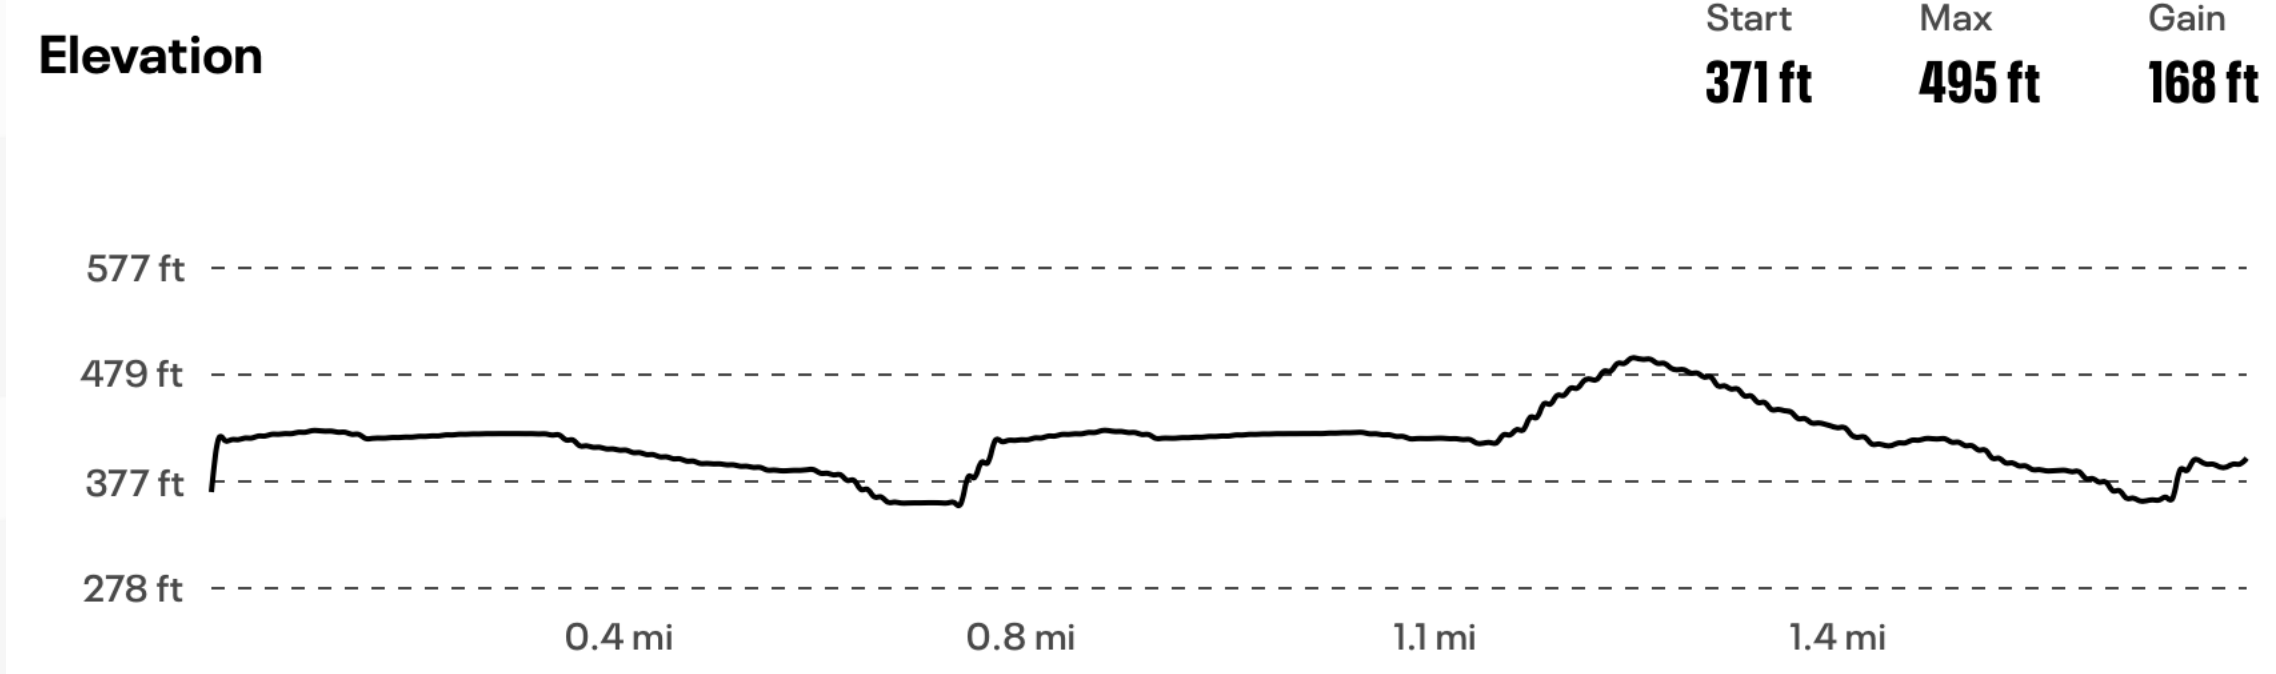

DERRYFIELD PARK CROSS COUNTRY COURSE

• MANCHESTER, NH •

Millennium
Running

2-MILE COURSE MAP

MILE MARKERS

MILE 1 ARROWS

MILE 2 ARROWS

WESTON
OBSERVATORY

STOCKHOLM ST

OAK HILL AVE

RESERVOIR AVE

TRINITY HIGH SCHOOL
ATHLETIC FIELD

AL LEMIRE
FIELD

GAZEBO

FINISH

DERRYFIELD
PARK